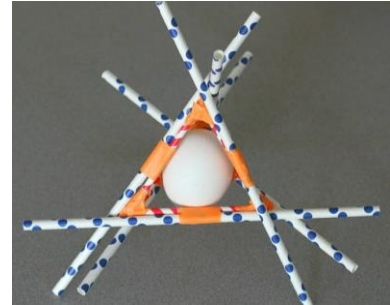

# Egg Drop Activity

Successfully land your Space Rover Egg by protecting it from breaking as it lands.

Use any of the materials provided to design and build your landing vehicle.

A successful landing includes retrieval of the egg from the landing craft.

You may purchase extra materials as shown below.

All materials have the same cost.

Sellotape 1 piece	One paper cup	One toilet roll tube
Blue Tack 1 blob	Piece of card A5 size	Glue
Bin bag 1 piece	Newspaper One large sheet	Kitchen roll Two pieces
String 1m piece	Bubble wrap One piece	Five paper clips
Cotton Wool 1 piece	One balloon	Piece of paper A4 size

[Mars Exploration Rover Launch & Landing Video](#)